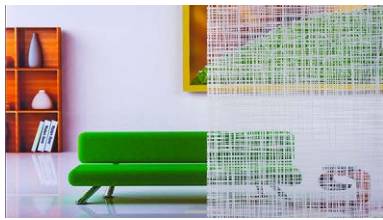

# Printed Films

**1** MST-5111 White Hemp  
Hessian weave

**2** MST-5112 Geometric White  
Geomatic illusion

**3** MST-5113 White Net  
Mesh

**4** MST-5114 Bamboo White  
Bamboo

**5** MST-5115 White Arrow  
Wide alternating stripe

**6** MST-5116 Framework  
Thin stripe

**7** MST-5117 Zebra Line  
Varying density & width stripes  
featuring a close repeat

**8** MST-5118 Drip Line  
Varying density & width stripes  
featuring open repeat

**9** MST-5119 Random Line  
Stripe with random repeat

**10** MST-5121 Black Hemp  
Hessian weave

**11** MST-5122 Geometric Black  
Geomatic illusion

**12** MST-5123 Black Net  
Mesh

**13** MST-5124 Black Bamboo  
Bamboo